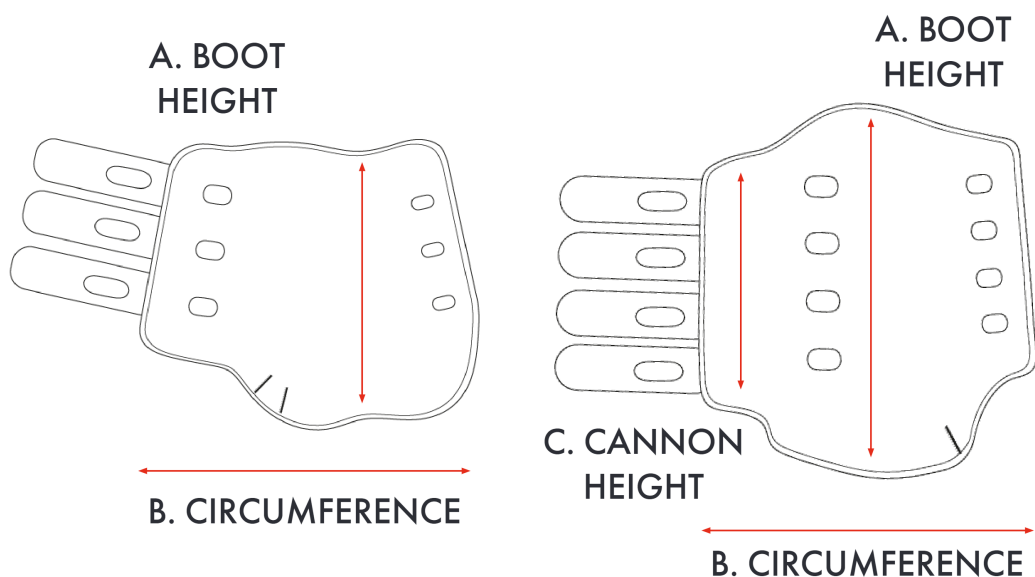

B. Circumference - width of horse's leg.

C. Cannon Height - Length of the front of cannon bone.

Front

Hind

SIZE	A	B	C	To Fit Horse
Front:	(cm)	(cm)	(cm)	Hands
M	23	28		15.0 - 16.2hh
L	24	29		16.3 - 17.3hh
Hind:				
M	33	30	27	15.0 - 16.2hh
L	35	32	28	16.3 - 17.3hh

## Eventing Boots

Measure the circumference of your horse's leg to find out how much bone your horse has. Measure the front and hind legs, this helps us advise on the sizing of horse boots.

A. Boot Height - The longest length of the boot.

B. Circumference - width of horse's leg.

C. Cannon Height - Length of the front of cannon bone.

Front

Hind

SIZE	A	B	C	To Fit Horse
Front:	(cm)	(cm)	(cm)	Hands
S	23	25		14.0 - 14.3hh
M	24	27		15.0 - 16.2hh
L	25	28		16.3 - 17.3hh
Hind:				
S	30	27	22	14.0 - 14.3hh
M	36	30	27	15.0 - 16.2hh
L	38	32	28	16.3 - 17.3hh