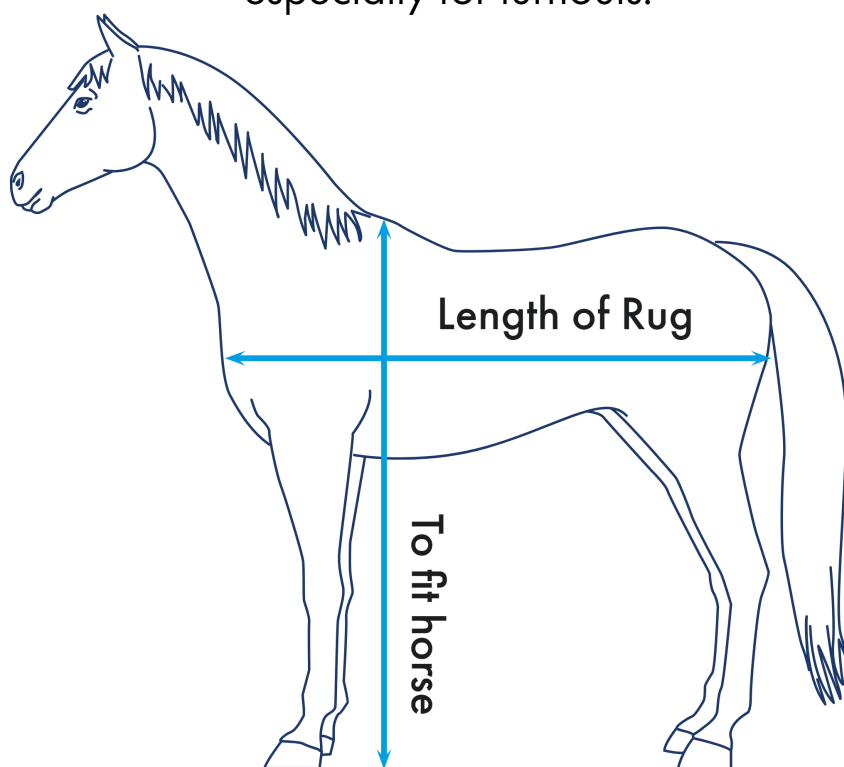

## Medicine Boots

Measure the circumference of your horse's leg to find out how much bone your horse has. Measure the front and hind legs, this helps us advise on the sizing of horse boots.

Please be aware that each horse is different and our chart is to be used as a guide only.

SIZE	A	B	C	To Fit Horse
	(cm)	(cm)	(cm)	Hands
S	23	26	11	14.0 - 14.3hh
M	27	27	12	14.3 - 16.0hh
L	31	28	12	16.0 - 16.3hh
XL	32	30	13	16.3 - 17.3hh

\* All measurements are approximate. Measurements given are for the main body of boot not including straps, boot fit is adjustable, allow for overlap.

# HORSE RUGS

How to measure your horse to find the perfect fit.

Measure your horse from the centre of their chest to the furthest point of their hind quarters nearly to the tail, especially for turnouts.