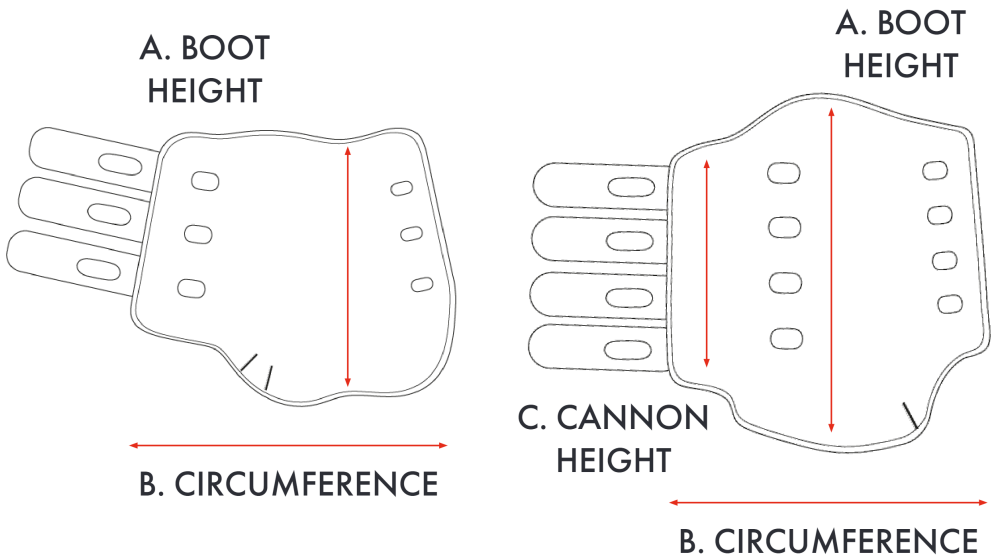

## Eventing / Racing Boots

Measure the circumference of your horse's leg to find out how much bone your horse has. Measure the front and hind legs, this helps us advise on the sizing of horse boots.

A. Boot Height - The longest length of the boot.

B. Circumference - width of horse's leg.

C. Cannon Height - Length of the front of cannon bone.

Front

Hind

SIZE	A	B	C	To Fit Horse
Front:	(cm)	(cm)	(cm)	Hands
M	23	28		15.0 - 16.2hh
L	24	29		16.3 - 17.3hh
Hind:				
M	33	30	27	15.0 - 16.2hh
L	35	32	28	16.3 - 17.3hh